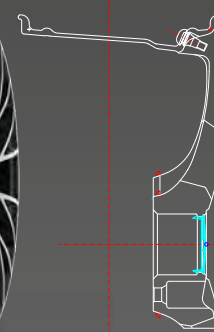

SPECIALE SPECIALE D

Also dedicated to drives of:

19" 20"
21" 22"

SPECIALE

8.5x19 - 25mm
8.5x20 - 25mm
8.5x21 - 28mm
9.0x21 - 28mm
9.0x22 - 29mm
10x22 - 29mm

SPECIALE D

9.5x19 - 51mm
9.5x20 - 54mm
11x20 - 54mm
10x21 - 62mm
11.5x22 - 61mm