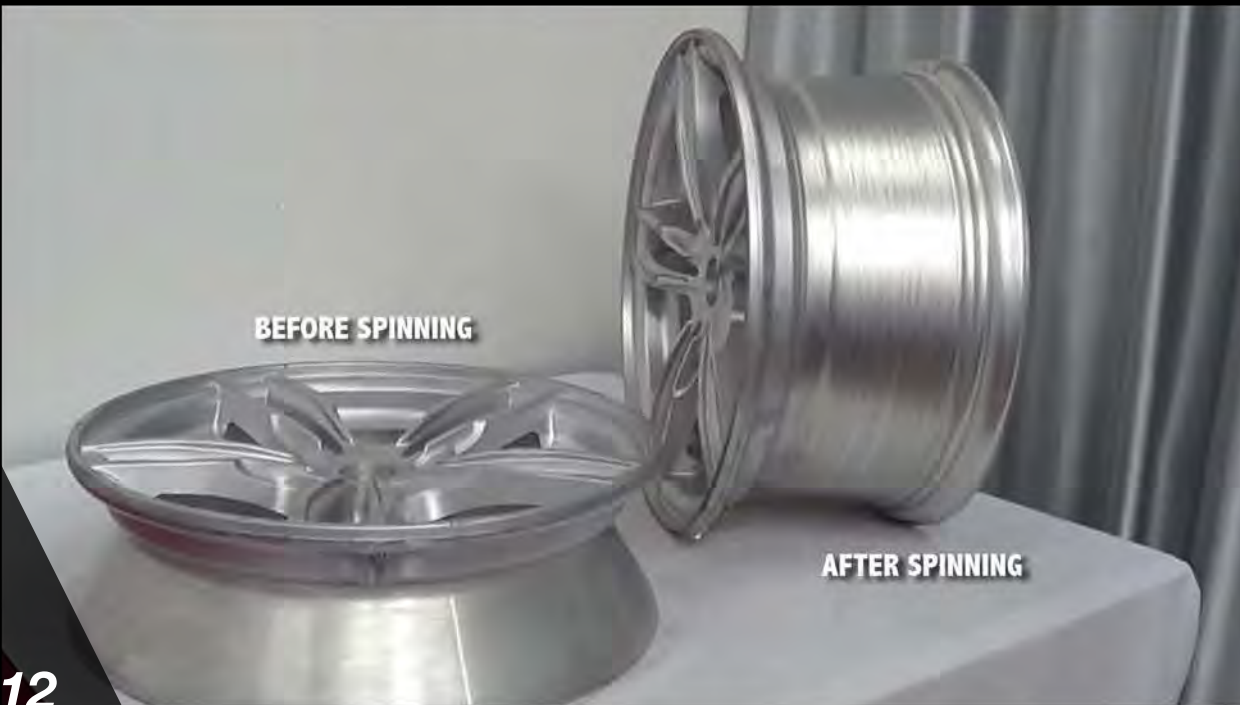

FLOW FORMING TECHNOLOGY

Thanks to the light weight of the wheels, the advantages are:

Extended life of tyres and brakes (better brake and heat dispersion)

Reduce fuel consumption

Better car handling, acceleration and braking

Unsprung masses reduction

+ Resistant + Safe + Comfort